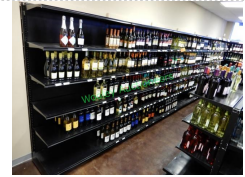

1. **7** (6) Sections 48"x84" retail store shelving Overall Length: 24'. Brand: Lozier. Color: Black. (6 shelves per unit). No contents included with this lot