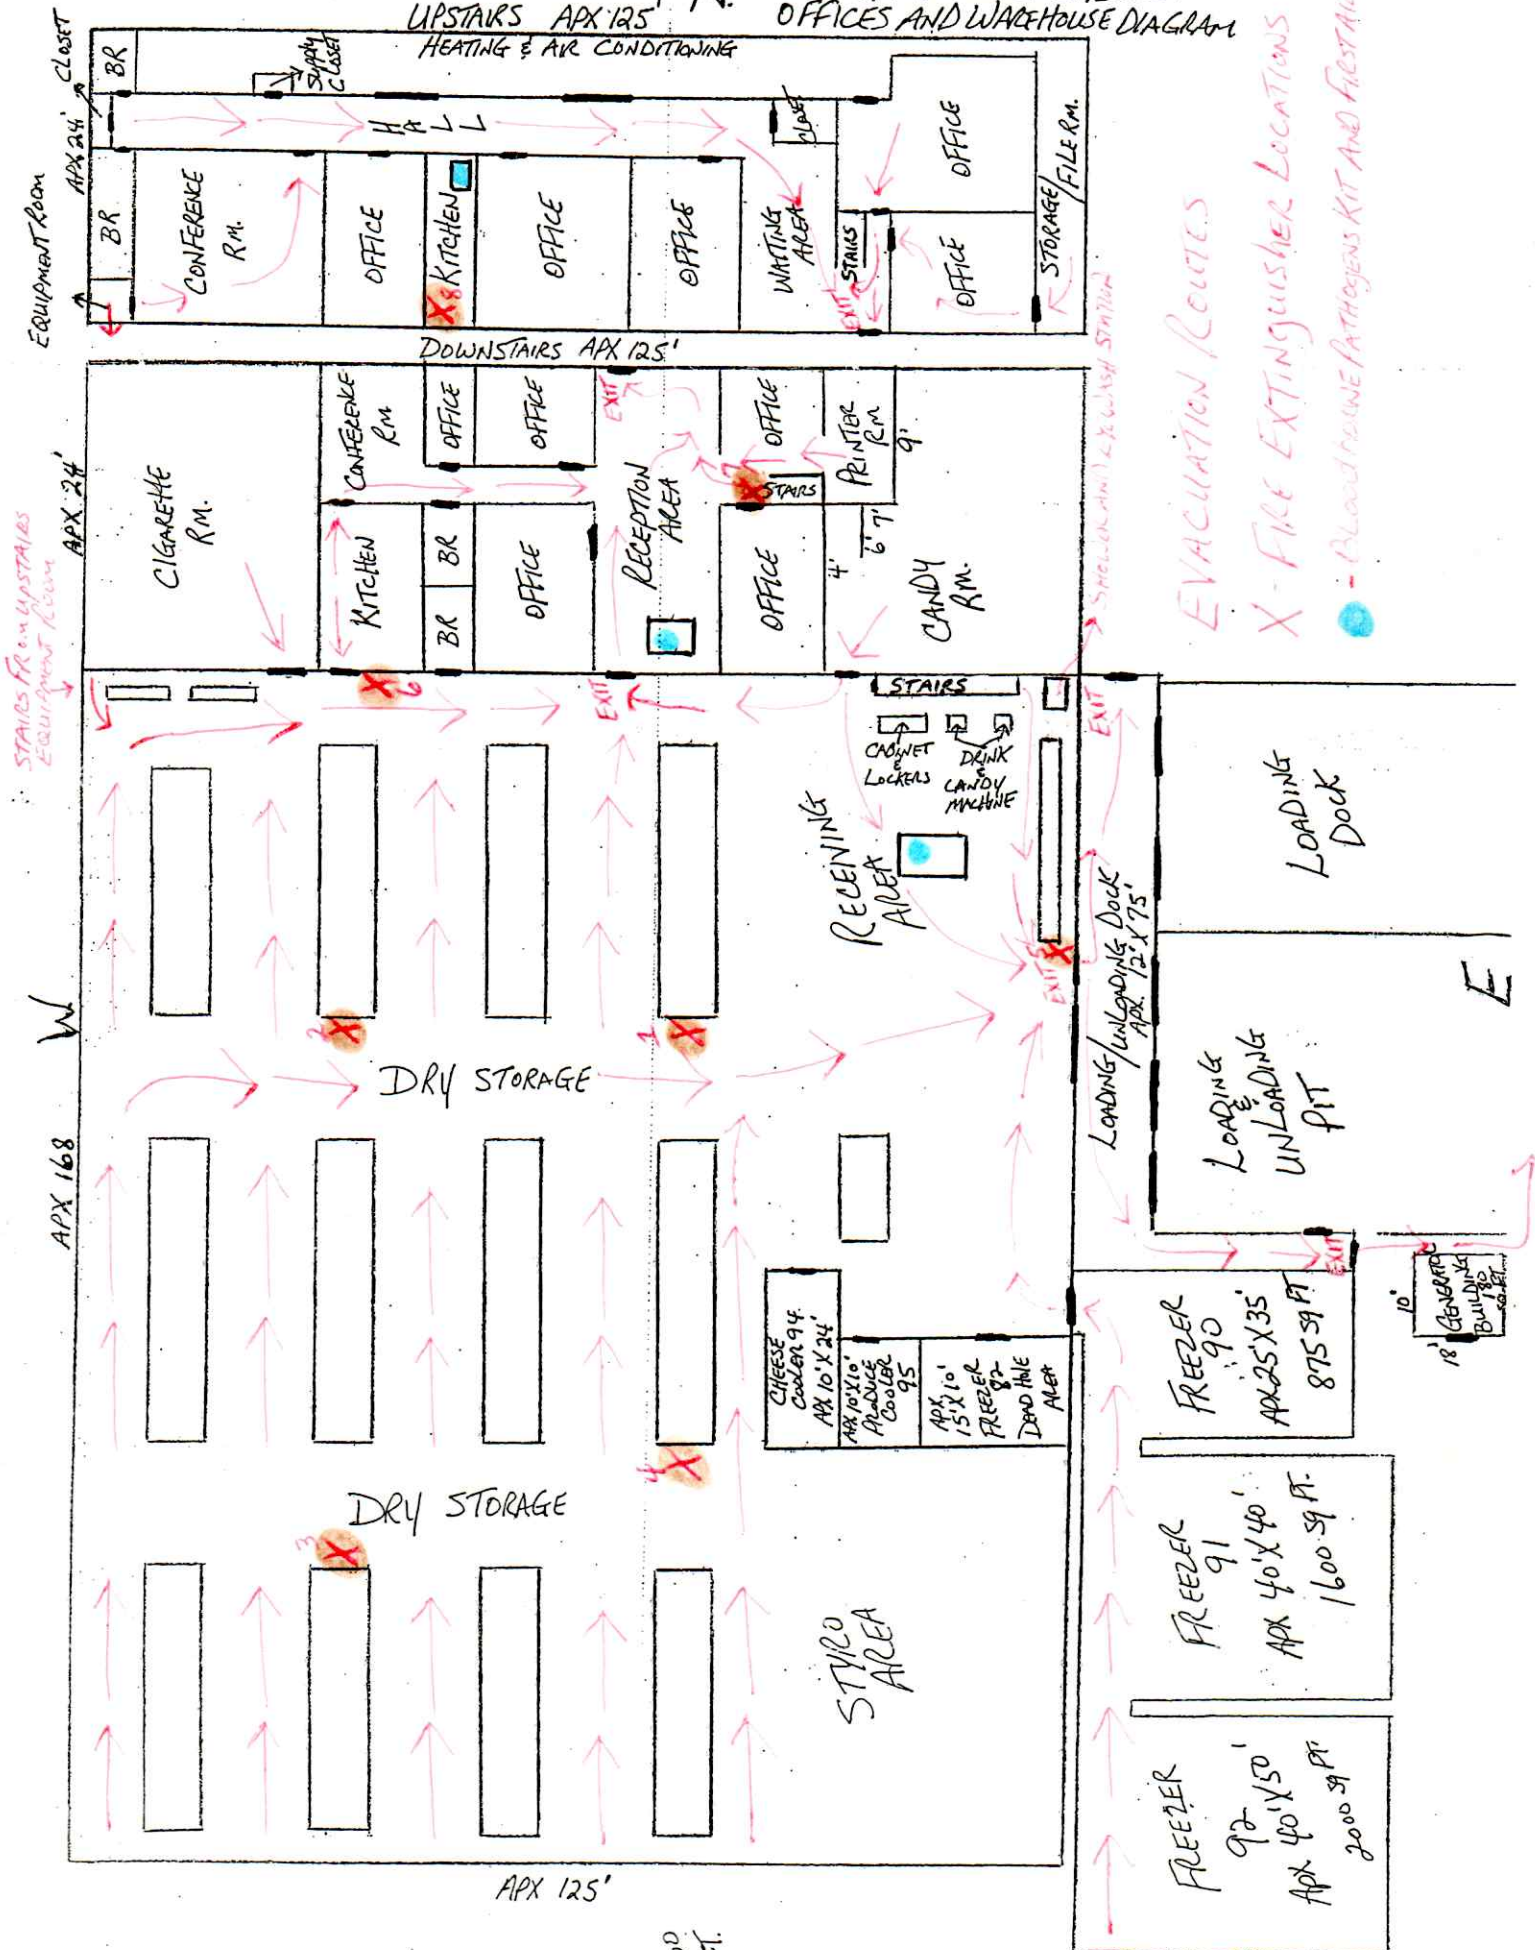

UPSTAIRS APX 125' N. SNYDER WHOLESALE, INC. OFFICES AND WAREHOUSE DIAGRAM
HEATING & AIR CONDITIONING

24,000 sq. ft.